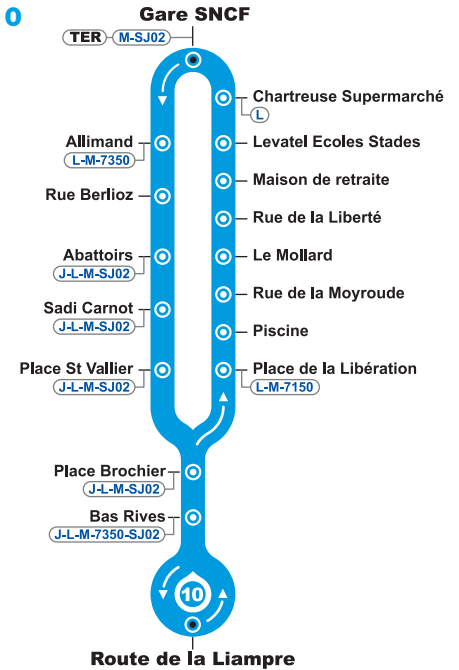

Pas de circulation les jours fériés.

Ligne 10